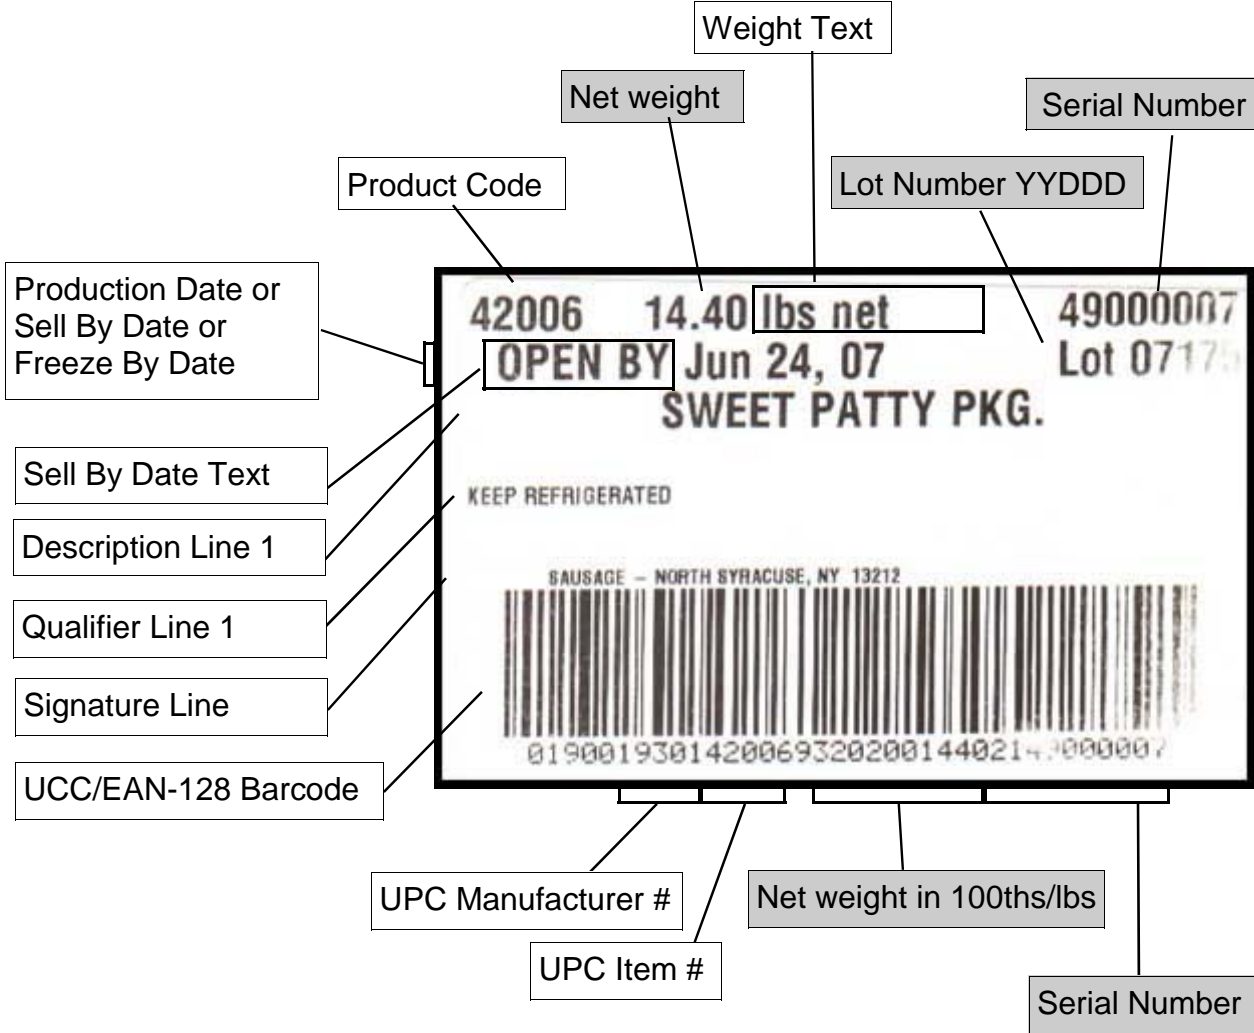

VistaTrac 4" x 2.5" Label Format
Page 1 of 2

Data you **can not** control using the Finished Goods definition.

Data you **can** control using the Finished Goods definition.

VistaTrac 4" x 2.5" Label Format
Page 2 of 2

Data you **can not** control using the Finished Goods definition.

Data you **can** control using the Finished Goods definition.